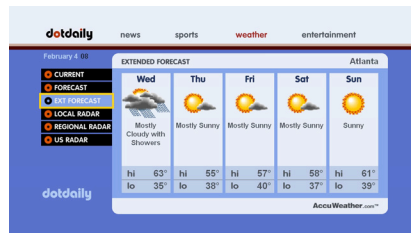

## DOTDAILY WALLED GARDEN

Distributed in hundreds of cities by dozens of service providers, the **DotDaily** walled garden is CloverLeaf's most widely deployed application.

**DotDaily** is the perfect solution for those who prefer a full screen portal. Always localized and supporting service provider co-branding, **DotDaily** is intuitive & easy to use, supported by all major middleware platforms, and is chock-full of the content that subscribers use most.

### VALUABLE LOCAL & NATIONAL CONTENT

- ❖ **National, International, Business, Politics & Entertainment News**  
 Headlines, Stories and Photos
- ❖ **State Lottery Results**  
 Local State Lottery Results
- ❖ **Pro & NCAA Sports Coverage**  
 Headlines, Stories, Photos, Scores, Standings & Schedules
- ❖ **Local Weather & National Weather**  
 Local Current Conditions, Forecast, Animating Radar, Out-of-Town Look-up
- ❖ **Local Cinema & Events Guides**  
 Searchable Local Guides
- ❖ **Horoscopes**  
 Daily Horoscopes
- ❖ **Customer Care**  
 Service Provider-Specific Customer Care
- ❖ **DashDaily**  
 Community Content Publishing